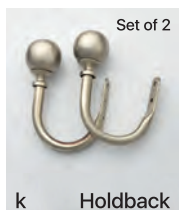

Accessories