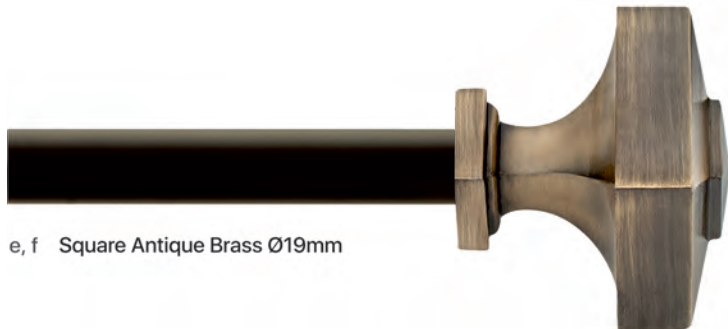

BROWN

a, b Hexagon Antique Copper Ø19mm

c, d Metal Urn Roman Bronze Ø19mm

e, f Square Antique Brass Ø19mm

g, h Pome Granate Ø25mm

l, j Hexagon Roman Bronze Ø25mm

Item No.	Description	Size (Inches)	Dia (mm)	MRP
a	1950346-Q367 Hexagon Antique Copper	36-66	19	₹ 1299
b	1952251-Q367 Hexagon Antique Copper	52-144	19	₹ 1699
c	1952149-H095 Metal Urn Roman Bronze	36-66	19	₹ 1299
d	1951768-H095 Metal Urn Roman Bronze	52-144	19	₹ 1699
e	1952177-Q253 Square Antique Brass	36-66	19	₹ 1299
f	1952181-Q253 Square Antique Brass	52-144	19	₹ 1699
g	0064567-Q412 Pome Granate	36-66	19	₹ 1699
h	0064574-Q412 Pome Granate	52-144	19	₹ 1999
l	1951654-H095 Hexagon Roman Bronze	36-66	25	₹ 1699
j	1952174-H095 Hexagon Roman Bronze	52-144	25	₹ 1999
k	1953963-K125 Double Rod Kit for 19mm	36-66	19	₹ 1199
l	1953964-K125 Double Rod Kit for 19mm	52-144	19	₹ 1599
m	1953986-K125 Double Rod Kit for 25mm	36-66	25	₹ 1199
n	1953987-K125 Double Rod Kit for 25mm	52-144	25	₹ 1599
o	0060451-L125 Rings with hook - S/14	-----	32	₹ 499
p	1949651-H020 Holdback Round Medallion - S/2 Black Gold Brush	-----	----	₹ 599
q	1939772-K125 Holdback Ball - S/2 Brown Oil Rub	-----	----	₹ 399
r	1939767-K125 End Bracket-S/2 Brown Oil Rub	-----	19	₹ 399
s	1952929-K125 End Bracket-S/2 Brown Oil Rub	-----	25	₹ 399