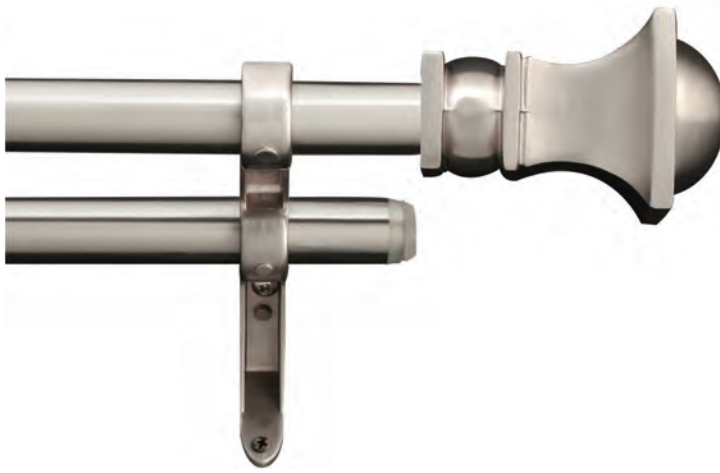

Includes

Complete set with 2 Finials, Rod set & 3 Brackets.
Curtain Rings & other Accessories sold separately

Features

Accessories

EXTENDABLE CURTAIN ROD

SATIN SILVER

a, b Half Round Satin Silver Double Ø19mm

c, d Acrylic Ball Satin Silver Double Ø25mm

Item No.	Description	Size (Inches)	Dia (mm)	MRP
a	1952152-E050 Half Round - Double	36-66	19	₹ 1799
b	1952153-E050 Half Round - Double	52-144	19	₹ 2399
c	1952967-E050 Acrylic Ball -Double	36-66	25	₹ 2499
d	1952968-E050 Acrylic Ball -Double	52-144	25	₹ 3299
e	0060451-E050 Rings with hook - S/14	-----	32	₹ 499
f	1949652-E050 Holdback Bead Medallion - S/2	-----	----	₹ 599
g	1939772-H082 Holdback Round - S/2 Silver Black Brush	-----	----	₹ 399
h	1939767-E050 End Bracket S/2 for 19mm	-----	19	₹ 399
l	1952929-E050 End Bracket S/2 for 25mm	-----	25	₹ 399
j	1953963-E050 Double Rod Kit for 19mm	36-66	19	₹ 1199
k	1953964-E050 Double Rod Kit for 19mm	52-144	19	₹ 1599
l	1953986-E050 Double Rod Kit for 25mm	36-66	25	₹ 1199
m	1953987-E050 Double Rod Kit for 25mm	52-144	25	₹ 1599

Accessories

e Rings

f Holdback

g Holdback

h, i End Brackets

j, k, l, m

Includes

Complete set with 2 Finials, Rod set & 3 Brackets.
Curtain Rings & other Accessories sold separately