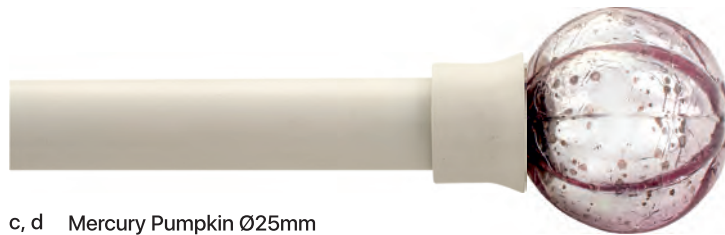

Accessories

Includes

Complete set with 2 Finials, Rod set & 3 Brackets.
Curtain Rings & other Accessories sold separately

Features

EXTENDABLE CURTAIN ROD

KIDS COLLECTION WHITE

a, b Mercury Ball Ø25mm

c, d Mercury Pumpkin Ø25mm

e, f Ceramic Ball Ø25mm

Item No.	Description	Size (Inches)	Dia (mm)	MRP
a	0066037-Q540 Mercury Ball	36-66	25	₹ 1399
b	0066036-Q540 Mercury Ball	52-144	25	₹ 1899
c	0066038-Q539 Mercury Pumpkin	36-66	25	₹ 1399
d	0066039-Q539 Mercury Pumpkin	52-144	25	₹ 1899
e	0066040-Q538 Ceramic Ball	36-66	25	₹ 1399
f	0066041-Q538 Ceramic Ball	52-144	25	₹ 1899
g	0060451-E050 Rings with hook - S/14	-----	32	₹ 499
h	1949652-E050 Holdback Bead Medallion - S/2	-----	----	₹ 599
i	1939772-H082 Holdback Round - S/2 Silver Black Brush	-----	----	₹ 399
j	1939767-E050 End Bracket S/2 for 19mm	-----	19	₹ 399
k	1952929-E050 End Bracket S/2 for 25mm	-----	25	₹ 399
l	1953963-E050 Double Rod Kit for 19mm	36-66	19	₹ 1199
m	1953964-E050 Double Rod Kit for 19mm	52-144	19	₹ 1599
n	1953986-E050 Double Rod Kit for 25mm	36-66	25	₹ 1199
o	1953987-E050 Double Rod Kit for 25mm	52-144	25	₹ 1599