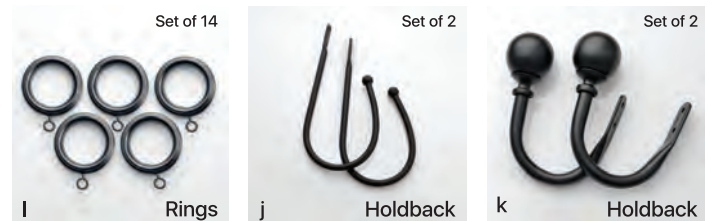

Accessories

Features

EXTENDABLE CURTAIN ROD BLACK

a, b Cone Black Matte Ø19mm

c, d Mirror Ø19mm

e, f Hexagon Cast Black with Silver Brush Ø25mm

g, h Fus. Round Wood Ball Ø25mm

Item No.	Description	Size	Dia (Inches)	MRP (mm)
a	1952182-K001 Cone Black Matte	36-66	19	₹ 1299
b	1952183-K001 Cone Black Matte	52-144	19	₹ 1699
c	0064575-Q031 Mirror	36-66	19	₹ 1699
d	0064576-Q031 Mirror	52-144	19	₹ 1999
e	0066034-H132 Hexagon Cast Black	36-66	25	₹ 1899
f	0066035-H132 Hexagon Cast Black	52-144	25	₹ 2499
g	0066028-Q210 Fusion Round Wood Ball	36-66	25	₹ 2199
h	0066029-Q210 Fusion Round Wood Ball	52-144	25	₹ 2799
l	0060451-L001 Rings with Hook - S/14	-----	32	₹ 499
j	1939772-K001 Holdback Ball - S/2	-----	----	₹ 399
k	1941477-K001 Holdback Round - S/2	-----	----	₹ 599
l	1939767-K001 End Bracket S/2 for 19mm	-----	19	₹ 399
m	1952929-K001 End Bracket S/2 for 25mm	-----	25	₹ 399
n	1953963-K001 Double Rod Kit for 19mm	36-66	19	₹ 1199
o	1953964-K001 Double Rod Kit for 19mm	52-144	19	₹ 1599
p	0060754-K001 Double Rod Kit for 25mm	36-66	25	₹ 1199
q	0060755-K001 Double Rod Kit for 25mm	52-144	25	₹ 1599

Accessories

Includes

Complete set with 2 Finials, Rod set & 3 Brackets.
Curtain Rings & other Accessories sold separately

Features

EXTENDABLE CURTAIN ROD BLACK

a, b Morrocon Black Matte Ø19mm

c, d Hammered Mashrum Black Matte Ø19mm