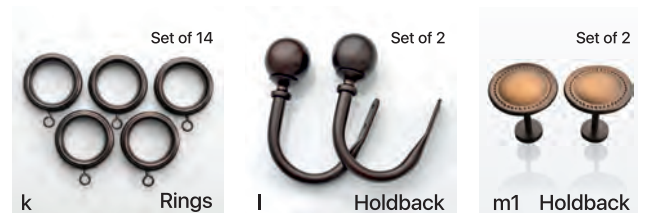

Accessories