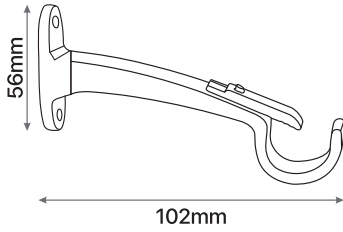

e, f Ceramic Ball Ø25mm

Item No.	Description	Size (Inches)	Dia (mm)	MRP
a	0066037-Q540 Mercury Ball	36-66	25	₹ 1399
b	0066036-Q540 Mercury Ball	52-144	25	₹ 1899
c	0066038-Q539 Mercury Pumpkin	36-66	25	₹ 1399
d	0066039-Q539 Mercury Pumpkin	52-144	25	₹ 1899
e	0066040-Q538 Ceramic Ball	36-66	25	₹ 1399
f	0066041-Q538 Ceramic Ball	52-144	25	₹ 1899
g	0060451-E050 Rings with hook - S/14	-----	32	₹ 499
h	1949652-E050 Holdback Bead Medallion - S/2	-----	----	₹ 599
i	1939772-H082 Holdback Round - S/2 Silver Black Brush	-----	----	₹ 399
j	1939767-E050 End Bracket S/2 for 19mm	-----	19	₹ 399
k	1952929-E050 End Bracket S/2 for 25mm	-----	25	₹ 399
l	1953963-E050 Double Rod Kit for 19mm	36-66	19	₹ 1199
m	1953964-E050 Double Rod Kit for 19mm	52-144	19	₹ 1599
n	1953986-E050 Double Rod Kit for 25mm	36-66	25	₹ 1199
o	1953987-E050 Double Rod Kit for 25mm	52-144	25	₹ 1599

Accessories

Includes

Complete set with 2 Finials, Rod set & 3 Brackets.
Curtain Rings & other Accessories sold separately

Features

EXTENDABLE CURTAIN ROD

FARM HOUSE COLLECTION

a, b URN Natural Ø25mm

c, d URN White Wash Ø25mm

e, f Barrel White Wash Ø25mm

g, h Barrel Black Ø25mm

i, j Ball Mahogany Wood Ø25mm

k, l Ball Black Ø25mm

Item#	Description	Size (feet)	Dia (mm)	MRP
a 0060423-Q526	URN Natural	36-66	25	₹ 2199
b 0060426-Q526	URN Natural	52-144	25	₹ 2799
c 0060423-Q525	URN White wash	36-66	25	₹ 2199
d 0060426-Q525	URN White wash	52-144	25	₹ 2799
e 0060421-Q525	BARREL White Wash	36-66	25	₹ 2199
f 0060424-Q525	BARREL White Wash	52-144	25	₹ 2799
g 0060421-Q528	Barrel Black	36-66	25	₹ 2199
h 0060424-Q528	Barrel Black	52-144	25	₹ 2799
l 0060422-Q527	Ball Mahogany Wood	36-66	25	₹ 2199
j 0060425-Q527	Ball Mahogany Wood	52-144	25	₹ 2799
k 0060422-Q528	Ball Black	36-66	25	₹ 2199
l 0060425-Q528	Ball Black	52-144	25	₹ 2799

Parts & Measurements

Single Bracket For 19/25 mm

19mm

25mm

Double Bracket For 19/19 mm

19mm

Double Bracket For 25/19 mm

25mm