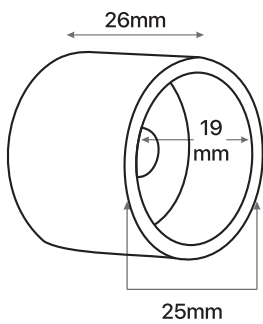

End Bracket For 19/25 mm

19mm