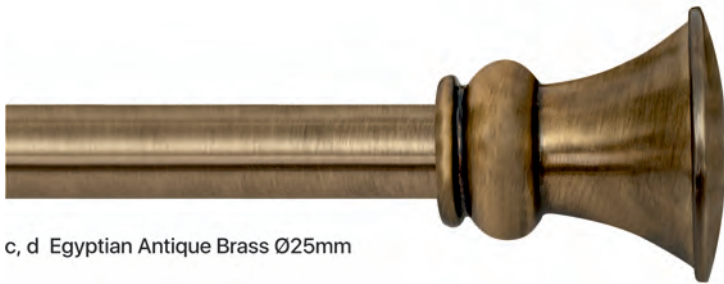

Complete set with 2 Finials, Rod set & 3 Brackets.
Curtain Rings & other Accessories sold separately

Item No.	Description	Size (Inches)	Dia (mm)	MRP
a	1952147-K144 Ball Charcoal	36-66	19	₹ 1299
b	1952148-K144 Ball Charcoal	52-144	19	₹ 1699
c	0066032-Q476 Ball Cast	36-66	25	₹ 1899
d	0066033-Q476 Ball Cast	52-144	25	₹ 2499
e	0060359-K144 Ball - Double	36-66	19	₹ 1499
f	0060361-K144 Ball - Double	52-144	19	₹ 2199
g	1953819-K144 End Cap Tapper - Double	36-66	25	₹ 1799
h	1953820-K144 End Cap Tapper - Double	52-144	25	₹ 2399
l	0060451-L144 Rings with hook - S/14	-----	32	₹ 499
j	1939772-K001 Holdback Ball - S/2	-----	----	₹ 399
k	1941477-K001 Holdback Round Black Matte - S/2	-----	----	₹ 599
l	1939767-K144 End Bracket S/2 for 19mm	-----	19	₹ 399
m	1952929-K144 End Bracket S/2 for 25mm	-----	25	₹ 399
n	0053963-K144 Double Rod Kit for 19mm	36-66	19	₹ 1199
o	0053964-K144 Double Rod Kit for 19mm	52-144	19	₹ 1599
p	0053986-K144 Double Rod Kit for 25mm	36-66	25	₹ 1199
q	0053987-K144 Double Rod Kit for 25mm	52-144	25	₹ 1599

Accessories

EXTENDABLE CURTAIN ROD

ANTIQUE BRASS

a, b MOP Ball Antique Brass Ø19mm

c, d Egyptian Antique Brass Ø25mm

Item No.	Description	Size (Inches)	Dia (mm)	MRP
a 1952104-J040	MOP Ball for 19mm	36-66	19	₹ 1399
b 1952105-J040	MOP Ball for 19mm	52-144	19	₹ 1799
c 1953570-J040	Egyptian	36-66	25	₹ 1699
d 1953813-J040	Egyptian	52-144	25	₹ 2299
e 1934903-J040	Rings with hook - S/14	-----	19/25	₹ 499
f 1949651-J040	Holdback Round Medallion	-----	----	₹ 599
g 1939767-J040	End Bracket S/2 for 19mm	-----	19	₹ 399
h 1952929-J040	End Bracket S/2 for 25mm	-----	25	₹ 399
i 1953963-J040	Double Rod Kit for 19mm	36-66	19	₹ 1199
j 1953964-J040	Double Rod Kit for 19mm	52-144	19	₹ 1599
k 1953986-J040	Double Rod Kit for 25mm	36-66	25	₹ 1199
l 1953987-J040	Double Rod Kit for 25mm	52-144	25	₹ 1599