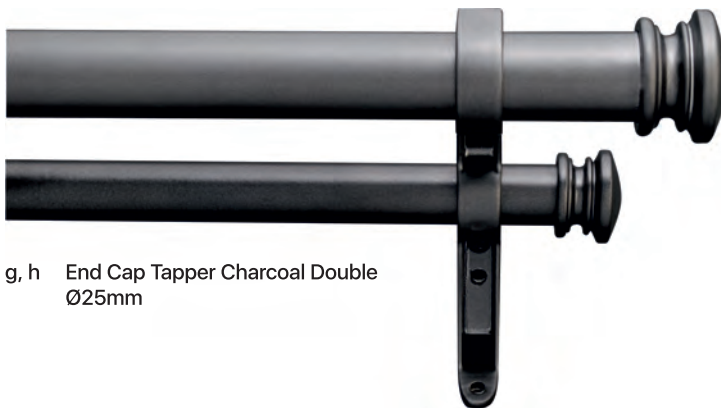

Accessories

EXTENDABLE CURTAIN ROD

CHARCOAL

a, b Ball Charcoal Ø19mm

c, d Ball Cast
Silver with Black Wash Ø25mm

e, f Ball Charcoal
Double
Ø19mm

g, h End Cap Tapper Charcoal Double
Ø25mm

Includes

Complete set with 2 Finials, Rod set & 3 Brackets.
Curtain Rings & other Accessories sold separately

Item No.	Description	Size (Inches)	Dia (mm)	MRP
a	1952147-K144 Ball Charcoal	36-66	19	₹ 1299
b	1952148-K144 Ball Charcoal	52-144	19	₹ 1699
c	0066032-Q476 Ball Cast	36-66	25	₹ 1899
d	0066033-Q476 Ball Cast	52-144	25	₹ 2499
e	0060359-K144 Ball - Double	36-66	19	₹ 1499
f	0060361-K144 Ball - Double	52-144	19	₹ 2199
g	1953819-K144 End Cap Tapper - Double	36-66	25	₹ 1799
h	1953820-K144 End Cap Tapper - Double	52-144	25	₹ 2399
l	0060451-L144 Rings with hook - S/14	-----	32	₹ 499
j	1939772-K001 Holdback Ball - S/2	-----	----	₹ 399
k	1941477-K001 Holdback Round Black Matte - S/2	-----	----	₹ 599
l	1939767-K144 End Bracket S/2 for 19mm	-----	19	₹ 399
m	1952929-K144 End Bracket S/2 for 25mm	-----	25	₹ 399
n	0053963-K144 Double Rod Kit for 19mm	36-66	19	₹ 1199
o	0053964-K144 Double Rod Kit for 19mm	52-144	19	₹ 1599
p	0053986-K144 Double Rod Kit for 25mm	36-66	25	₹ 1199
q	0053987-K144 Double Rod Kit for 25mm	52-144	25	₹ 1599