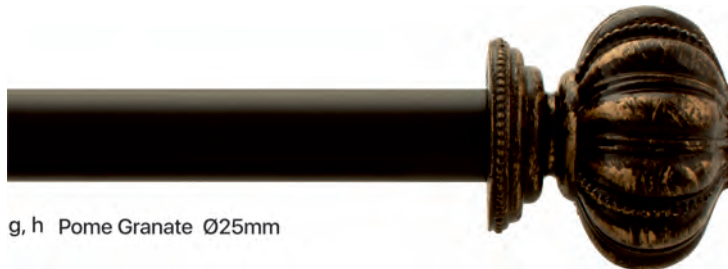

BROWN

a, b Hexagon Antique Copper Ø19mm

c, d Metal Urn Roman Bronze Ø19mm

e, f Square Antique Brass Ø19mm

g, h Pome Granate Ø25mm

l, j Hexagon Roman Bronze Ø25mm

Item No.	Description	Size (Inches)	Dia (mm)	MRP
a	1950346-Q367 Hexagon Antique Copper	36-66	19	₹ 1299
b	1952251-Q367 Hexagon Antique Copper	52-144	19	₹ 1699
c	1952149-H095 Metal Urn Roman Bronze	36-66	19	₹ 1299
d	1951768-H095 Metal Urn Roman Bronze	52-144	19	₹ 1699
e	1952177-Q253 Square Antique Brass	36-66	19	₹ 1299
f	1952181-Q253 Square Antique Brass	52-144	19	₹ 1699
g	0064567-Q412 Pome Granate	36-66	19	₹ 1699
h	0064574-Q412 Pome Granate	52-144	19	₹ 1999
l	1951654-H095 Hexagon Roman Bronze	36-66	25	₹ 1699
j	1952174-H095 Hexagon Roman Bronze	52-144	25	₹ 1999
k	1953963-K125 Double Rod Kit for 19mm	36-66	19	₹ 1199
l	1953964-K125 Double Rod Kit for 19mm	52-144	19	₹ 1599
m	1953986-K125 Double Rod Kit for 25mm	36-66	25	₹ 1199
n	1953987-K125 Double Rod Kit for 25mm	52-144	25	₹ 1599
o	0060451-L125 Rings with hook - S/14	-----	32	₹ 499
p	1949651-H020 Holdback Round Medallion - S/2 Black Gold Brush	-----	----	₹ 599
q	1939772-K125 Holdback Ball - S/2 Brown Oil Rub	-----	----	₹ 399
r	1939767-K125 End Bracket-S/2 Brown Oil Rub	-----	19	₹ 399
s	1952929-K125 End Bracket-S/2 Brown Oil Rub	-----	25	₹ 399