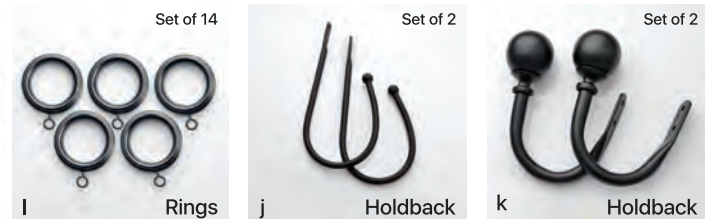

Accessories

Includes

Complete set with 2 Finials, Rod set & 3 Brackets.
Curtain Rings & other Accessories sold separately

Features

EXTENDABLE CURTAIN ROD BLACK

a, b Morrocon Black Matte Ø19mm

c, d Hammered Mashrum Black Matte Ø19mm

e, f Center Strip Black Matte Ball Ø25mm

g, h Acrylic Square Black Nickel Ø25mm

Includes

Complete set with 2 Finials, Rod set & 3 Brackets.
Curtain Rings & other Accessories sold separately

Features

Item No.	Description	Size	Dia (Inches)	MRP (mm)
a	0064577-Q439 Morocon	36-66	25	₹ 1699
b	0064579-Q439 Morocon	52-144	25	₹ 1999
c	0064392-Q499 Hammered Mashrum	36-66	25	₹ 1699
d	0064393-Q499 Hammered Mashrum	52-144	25	₹ 1999
e	0064566-Q392 Center Strip	36-66	25	₹ 1699
f	0064567-Q392 Center Strip	52-144	25	₹ 1999
g	1952100-E066 Acrylic Square	36-66	25	₹ 2299
h	1952101-E066 Acrylic Square	52-144	25	₹ 2999
l	0060451-L001 Rings with Hook - S/14	-----	32	₹ 499
j	1939772-K001 Holdback Ball - S/2	-----	----	₹ 399
k	1941477-K001 Holdback Round - S/2	-----	----	₹ 599
l	1939767-K001 End Bracket S/2 for 19mm	-----	19	₹ 399
m	1952929-K001 End Bracket S/2 for 25mm	-----	25	₹ 399
n	1953963-K001 Double Rod Kit for 19mm	36-66	19	₹ 1199
o	1953964-K001 Double Rod Kit for 19mm	52-144	19	₹ 1599
p	0060754-K001 Double Rod Kit for 25mm	36-66	25	₹ 1199
q	0060755-K001 Double Rod Kit for 25mm	52-144	25	₹ 1599

Accessories

EXTENDABLE CURTAIN ROD

CHARCOAL

a, b Ball Charcoal Ø19mm

c, d Ball Cast
Silver with Black Wash Ø25mm

e, f Ball Charcoal
Double
Ø19mm

g, h End Cap Tapper Charcoal Double
Ø25mm

Includes