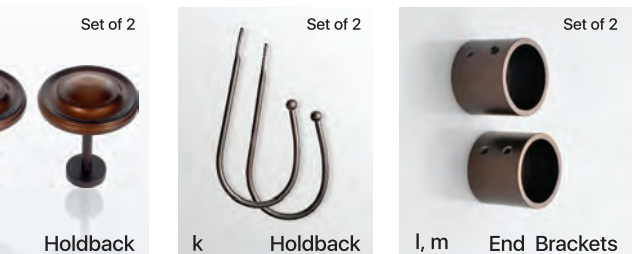

Accessories