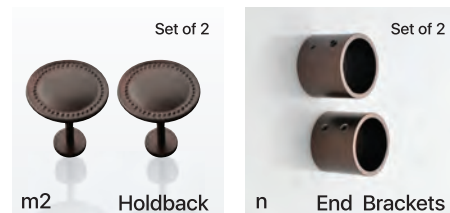

Accessories