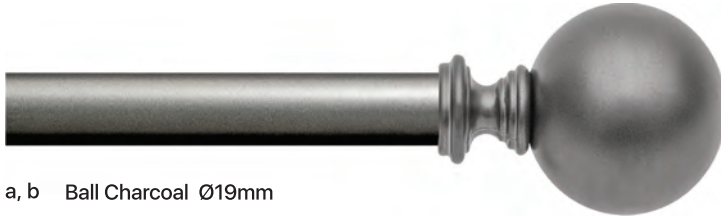

Accessories

Includes

Complete set with 2 Finials, Rod set & 3 Brackets.
Curtain Rings & other Accessories sold separately

Features

EXTENDABLE CURTAIN ROD BLACK

a, b Morrocon Black Matte Ø19mm

c, d Hammered Mashrum Black Matte Ø19mm

e, f Center Strip Black Matte Ball Ø25mm

g, h Acrylic Square Black Nickel Ø25mm

Includes

Complete set with 2 Finials, Rod set & 3 Brackets.
Curtain Rings & other Accessories sold separately

Features

Item No.	Description	Size	Dia (Inches)	MRP (mm)
a	0064577-Q439 Morocon	36-66	25	₹ 1699
b	0064579-Q439 Morocon	52-144	25	₹ 1999
c	0064392-Q499 Hammered Mashrum	36-66	25	₹ 1699
d	0064393-Q499 Hammered Mashrum	52-144	25	₹ 1999
e	0064566-Q392 Center Strip	36-66	25	₹ 1699
f	0064567-Q392 Center Strip	52-144	25	₹ 1999
g	1952100-E066 Acrylic Square	36-66	25	₹ 2299
h	1952101-E066 Acrylic Square	52-144	25	₹ 2999
l	0060451-L001 Rings with Hook - S/14	-----	32	₹ 499
j	1939772-K001 Holdback Ball - S/2	-----	----	₹ 399
k	1941477-K001 Holdback Round - S/2	-----	----	₹ 599
l	1939767-K001 End Bracket S/2 for 19mm	-----	19	₹ 399
m	1952929-K001 End Bracket S/2 for 25mm	-----	25	₹ 399
n	1953963-K001 Double Rod Kit for 19mm	36-66	19	₹ 1199
o	1953964-K001 Double Rod Kit for 19mm	52-144	19	₹ 1599
p	0060754-K001 Double Rod Kit for 25mm	36-66	25	₹ 1199
q	0060755-K001 Double Rod Kit for 25mm	52-144	25	₹ 1599

Accessories

EXTENDABLE CURTAIN ROD

CHARCOAL

a, b Ball Charcoal Ø19mm

c, d Ball Cast
Silver with Black Wash Ø25mm

e, f Ball Charcoal
Double
Ø19mm

g, h End Cap Tapper Charcoal Double
Ø25mm

Includes