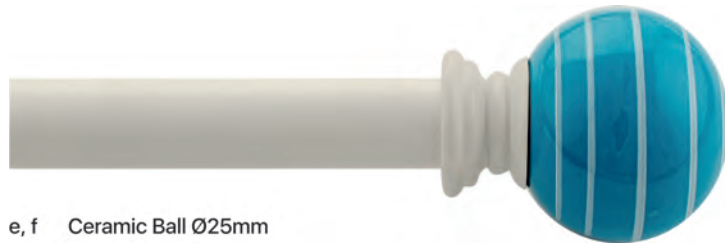

Accessories

Includes

Complete set with 2 Finials, Rod set & 3 Brackets.
Curtain Rings & other Accessories sold separately

Features

EXTENDABLE CURTAIN ROD

KIDS COLLECTION WHITE

a, b Mercury Ball Ø25mm

c, d Mercury Pumpkin Ø25mm

e, f Ceramic Ball Ø25mm

Item No.	Description	Size (Inches)	Dia (mm)	MRP
a	0066037-Q540 Mercury Ball	36-66	25	₹ 1399
b	0066036-Q540 Mercury Ball	52-144	25	₹ 1899
c	0066038-Q539 Mercury Pumpkin	36-66	25	₹ 1399
d	0066039-Q539 Mercury Pumpkin	52-144	25	₹ 1899
e	0066040-Q538 Ceramic Ball	36-66	25	₹ 1399
f	0066041-Q538 Ceramic Ball	52-144	25	₹ 1899
g	0060451-E050 Rings with hook - S/14	-----	32	₹ 499
h	1949652-E050 Holdback Bead Medallion - S/2	-----	----	₹ 599
i	1939772-H082 Holdback Round - S/2 Silver Black Brush	-----	----	₹ 399
j	1939767-E050 End Bracket S/2 for 19mm	-----	19	₹ 399
k	1952929-E050 End Bracket S/2 for 25mm	-----	25	₹ 399
l	1953963-E050 Double Rod Kit for 19mm	36-66	19	₹ 1199
m	1953964-E050 Double Rod Kit for 19mm	52-144	19	₹ 1599
n	1953986-E050 Double Rod Kit for 25mm	36-66	25	₹ 1199
o	1953987-E050 Double Rod Kit for 25mm	52-144	25	₹ 1599