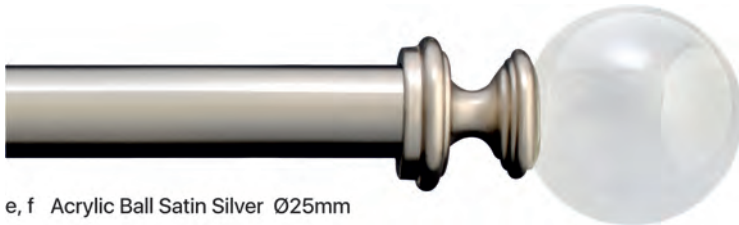

Accessories

EXTENDABLE CURTAIN ROD

ANTIQUE BRASS

a, b MOP Ball Antique Brass Ø19mm

c, d Egyptian Antique Brass Ø25mm

Item No.	Description	Size (Inches)	Dia (mm)	MRP
a 1952104-J040	MOP Ball for 19mm	36-66	19	₹ 1399
b 1952105-J040	MOP Ball for 19mm	52-144	19	₹ 1799
c 1953570-J040	Egyptian	36-66	25	₹ 1699
d 1953813-J040	Egyptian	52-144	25	₹ 2299
e 1934903-J040	Rings with hook - S/14	-----	19/25	₹ 499
f 1949651-J040	Holdback Round Medallion	-----	----	₹ 599
g 1939767-J040	End Bracket S/2 for 19mm	-----	19	₹ 399
h 1952929-J040	End Bracket S/2 for 25mm	-----	25	₹ 399
i 1953963-J040	Double Rod Kit for 19mm	36-66	19	₹ 1199
j 1953964-J040	Double Rod Kit for 19mm	52-144	19	₹ 1599
k 1953986-J040	Double Rod Kit for 25mm	36-66	25	₹ 1199
l 1953987-J040	Double Rod Kit for 25mm	52-144	25	₹ 1599

Accessories

Includes

Complete set with 2 Finials, Rod set & 3 Brackets.
Curtain Rings & other Accessories sold separately

Features

EXTENDABLE CURTAIN ROD

SATIN SILVER

a, b Cone Satin Silver Ø19mm

c, d Half Round Satin Silver Ø19mm

e, f Acrylic Ball Satin Silver Ø25mm

g, h Stacked Square Satin Silver Ø25mm

Item No.	Description	Size (Inches)	Dia (mm)	MRP
a	1952182-E050 Cone	36-66	19	₹ 1399
b	1952183-E050 Cone	52-144	19	₹ 1799
c	1952150-E050 Half Round	36-66	19	₹ 1299
d	1951397-E050 Half Round	52-144	19	₹ 1699
e	1951656-E050 Acrylic Ball	36-66	25	₹ 2299
f	1952179-E050 Acrylic Ball	52-144	25	₹ 2499
g	1953811-E050 Stacked Square	36-66	25	₹ 1699
h	1953812-E050 Stacked Square	52-144	25	₹ 2199
l	0060451-E050 Rings with hook - S/14	-----	32	₹ 499
j	1949653-E050 Holdback Spin Medallion - S/2	-----	----	₹ 599
k	1941477-E050 Holdback Round - S/2	-----	----	₹ 699
l	1939767-E050 End Bracket S/2 for 19mm	-----	19	₹ 399
m	1952929-E050 End Bracket S/2 for 25mm	-----	25	₹ 399
n	1953963-E050 Double Rod Kit for 19mm	36-66	19	₹ 1199
o	1953964-E050 Double Rod Kit for 19mm	52-144	19	₹ 1599
p	1953986-E050 Double Rod Kit for 25mm	36-66	25	₹ 1199
q	1953987-E050 Double Rod Kit for 25mm	52-144	25	₹ 1599