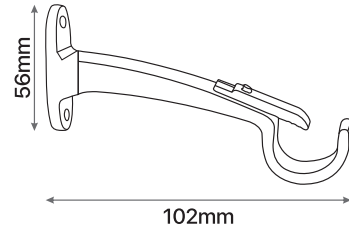

e, f Ceramic Ball Ø25mm

Item No.	Description	Size (Inches)	Dia (mm)	MRP
a	0066037-Q540 Mercury Ball	36-66	25	₹ 1399
b	0066036-Q540 Mercury Ball	52-144	25	₹ 1899
c	0066038-Q539 Mercury Pumpkin	36-66	25	₹ 1399
d	0066039-Q539 Mercury Pumpkin	52-144	25	₹ 1899
e	0066040-Q538 Ceramic Ball	36-66	25	₹ 1399
f	0066041-Q538 Ceramic Ball	52-144	25	₹ 1899
g	0060451-E050 Rings with hook - S/14	-----	32	₹ 499
h	1949652-E050 Holdback Bead Medallion - S/2	-----	----	₹ 599
i	1939772-H082 Holdback Round - S/2 Silver Black Brush	-----	----	₹ 399
j	1939767-E050 End Bracket S/2 for 19mm	-----	19	₹ 399
k	1952929-E050 End Bracket S/2 for 25mm	-----	25	₹ 399
l	1953963-E050 Double Rod Kit for 19mm	36-66	19	₹ 1199
m	1953964-E050 Double Rod Kit for 19mm	52-144	19	₹ 1599
n	1953986-E050 Double Rod Kit for 25mm	36-66	25	₹ 1199
o	1953987-E050 Double Rod Kit for 25mm	52-144	25	₹ 1599

Accessories

Includes

Complete set with 2 Finials, Rod set & 3 Brackets.
Curtain Rings & other Accessories sold separately

Features

EXTENDABLE CURTAIN ROD

FARM HOUSE COLLECTION

a, b URN Natural Ø25mm

c, d URN White Wash Ø25mm

e, f Barrel White Wash Ø25mm

g, h Barrel Black Ø25mm

i, j Ball Mahogany Wood Ø25mm

k, l Ball Black Ø25mm

Item#	Description	Size (feet)	Dia (mm)	MRP
a 0060423-Q526	URN Natural	36-66	25	₹ 2199
b 0060426-Q526	URN Natural	52-144	25	₹ 2799
c 0060423-Q525	URN White wash	36-66	25	₹ 2199
d 0060426-Q525	URN White wash	52-144	25	₹ 2799
e 0060421-Q525	BARREL White Wash	36-66	25	₹ 2199
f 0060424-Q525	BARREL White Wash	52-144	25	₹ 2799
g 0060421-Q528	Barrel Black	36-66	25	₹ 2199
h 0060424-Q528	Barrel Black	52-144	25	₹ 2799
l 0060422-Q527	Ball Mahogany Wood	36-66	25	₹ 2199
j 0060425-Q527	Ball Mahogany Wood	52-144	25	₹ 2799
k 0060422-Q528	Ball Black	36-66	25	₹ 2199
l 0060425-Q528	Ball Black	52-144	25	₹ 2799

Parts & Measurements

Single Bracket For 19/25 mm

19mm

25mm

Double Bracket For 19/19 mm

19mm

Double Bracket For 25/19 mm

25mm