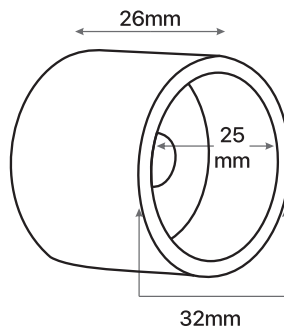

Parts & Measurements

Single Bracket For 19/25 mm

19mm

25mm

Double Bracket For 19/19 mm

19mm

Double Bracket For 25/19 mm

25mm

End Bracket For 19/25 mm

19mm

25mm

Ring