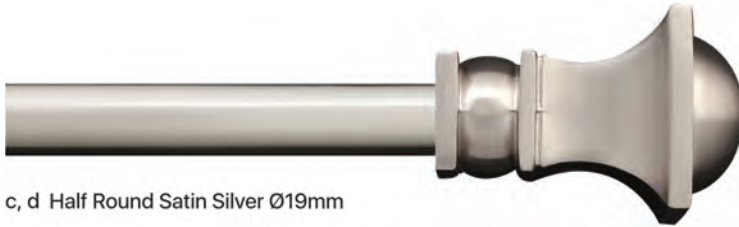

Accessories

EXTENDABLE CURTAIN ROD

ANTIQUE BRASS

a, b MOP Ball Antique Brass Ø19mm

c, d Egyptian Antique Brass Ø25mm

Item No.	Description	Size (Inches)	Dia (mm)	MRP
a 1952104-J040	MOP Ball for 19mm	36-66	19	₹ 1399
b 1952105-J040	MOP Ball for 19mm	52-144	19	₹ 1799
c 1953570-J040	Egyptian	36-66	25	₹ 1699
d 1953813-J040	Egyptian	52-144	25	₹ 2299
e 1934903-J040	Rings with hook - S/14	-----	19/25	₹ 499
f 1949651-J040	Holdback Round Medallion	-----	----	₹ 599
g 1939767-J040	End Bracket S/2 for 19mm	-----	19	₹ 399
h 1952929-J040	End Bracket S/2 for 25mm	-----	25	₹ 399
i 1953963-J040	Double Rod Kit for 19mm	36-66	19	₹ 1199
j 1953964-J040	Double Rod Kit for 19mm	52-144	19	₹ 1599
k 1953986-J040	Double Rod Kit for 25mm	36-66	25	₹ 1199
l 1953987-J040	Double Rod Kit for 25mm	52-144	25	₹ 1599

Accessories

Includes

Complete set with 2 Finials, Rod set & 3 Brackets.
Curtain Rings & other Accessories sold separately

Features

EXTENDABLE CURTAIN ROD

SATIN SILVER

a, b Cone Satin Silver Ø19mm

c, d Half Round Satin Silver Ø19mm

e, f Acrylic Ball Satin Silver Ø25mm

g, h Stacked Square Satin Silver Ø25mm

Item No.	Description	Size (Inches)	Dia (mm)	MRP
a	1952182-E050 Cone	36-66	19	₹ 1399
b	1952183-E050 Cone	52-144	19	₹ 1799
c	1952150-E050 Half Round	36-66	19	₹ 1299
d	1951397-E050 Half Round	52-144	19	₹ 1699
e	1951656-E050 Acrylic Ball	36-66	25	₹ 2299
f	1952179-E050 Acrylic Ball	52-144	25	₹ 2499
g	1953811-E050 Stacked Square	36-66	25	₹ 1699
h	1953812-E050 Stacked Square	52-144	25	₹ 2199
l	0060451-E050 Rings with hook - S/14	-----	32	₹ 499
j	1949653-E050 Holdback Spin Medallion - S/2	-----	----	₹ 599
k	1941477-E050 Holdback Round - S/2	-----	----	₹ 699
l	1939767-E050 End Bracket S/2 for 19mm	-----	19	₹ 399
m	1952929-E050 End Bracket S/2 for 25mm	-----	25	₹ 399
n	1953963-E050 Double Rod Kit for 19mm	36-66	19	₹ 1199
o	1953964-E050 Double Rod Kit for 19mm	52-144	19	₹ 1599
p	1953986-E050 Double Rod Kit for 25mm	36-66	25	₹ 1199
q	1953987-E050 Double Rod Kit for 25mm	52-144	25	₹ 1599