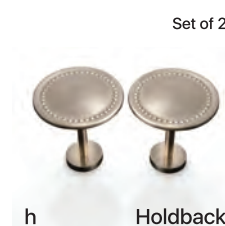

Accessories