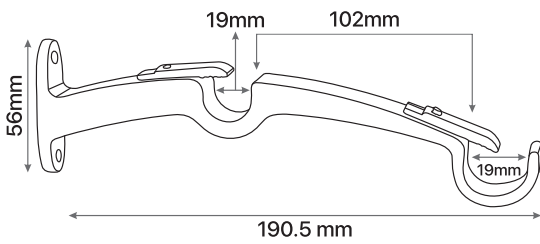

e, f Ceramic Ball Ø25mm

Item No.	Description	Size (Inches)	Dia (mm)	MRP
a	0066037-Q540 Mercury Ball	36-66	25	₹ 1399
b	0066036-Q540 Mercury Ball	52-144	25	₹ 1899
c	0066038-Q539 Mercury Pumpkin	36-66	25	₹ 1399
d	0066039-Q539 Mercury Pumpkin	52-144	25	₹ 1899
e	0066040-Q538 Ceramic Ball	36-66	25	₹ 1399
f	0066041-Q538 Ceramic Ball	52-144	25	₹ 1899
g	0060451-E050 Rings with hook - S/14	-----	32	₹ 499
h	1949652-E050 Holdback Bead Medallion - S/2	-----	----	₹ 599
i	1939772-H082 Holdback Round - S/2 Silver Black Brush	-----	----	₹ 399
j	1939767-E050 End Bracket S/2 for 19mm	-----	19	₹ 399
k	1952929-E050 End Bracket S/2 for 25mm	-----	25	₹ 399
l	1953963-E050 Double Rod Kit for 19mm	36-66	19	₹ 1199
m	1953964-E050 Double Rod Kit for 19mm	52-144	19	₹ 1599
n	1953986-E050 Double Rod Kit for 25mm	36-66	25	₹ 1199
o	1953987-E050 Double Rod Kit for 25mm	52-144	25	₹ 1599

Accessories

Includes

Complete set with 2 Finials, Rod set & 3 Brackets.
Curtain Rings & other Accessories sold separately

Features

EXTENDABLE CURTAIN ROD

FARM HOUSE COLLECTION

a, b URN Natural Ø25mm

c, d URN White Wash Ø25mm

e, f Barrel White Wash Ø25mm

g, h Barrel Black Ø25mm

i, j Ball Mahogany Wood Ø25mm

k, l Ball Black Ø25mm

Item#	Description	Size (feet)	Dia (mm)	MRP
a 0060423-Q526	URN Natural	36-66	25	₹ 2199
b 0060426-Q526	URN Natural	52-144	25	₹ 2799
c 0060423-Q525	URN White wash	36-66	25	₹ 2199
d 0060426-Q525	URN White wash	52-144	25	₹ 2799
e 0060421-Q525	BARREL White Wash	36-66	25	₹ 2199
f 0060424-Q525	BARREL White Wash	52-144	25	₹ 2799
g 0060421-Q528	Barrel Black	36-66	25	₹ 2199
h 0060424-Q528	Barrel Black	52-144	25	₹ 2799
l 0060422-Q527	Ball Mahogany Wood	36-66	25	₹ 2199
j 0060425-Q527	Ball Mahogany Wood	52-144	25	₹ 2799
k 0060422-Q528	Ball Black	36-66	25	₹ 2199
l 0060425-Q528	Ball Black	52-144	25	₹ 2799

Parts & Measurements

Single Bracket For 19/25 mm

19mm

25mm

Double Bracket For 19/19 mm

19mm

Double Bracket For 25/19 mm

25mm