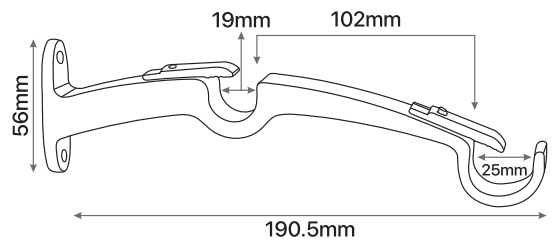

e, f Ceramic Ball Ø25mm

Item No.	Description	Size (Inches)	Dia (mm)	MRP
a	0066037-Q540 Mercury Ball	36-66	25	₹ 1399
b	0066036-Q540 Mercury Ball	52-144	25	₹ 1899
c	0066038-Q539 Mercury Pumpkin	36-66	25	₹ 1399
d	0066039-Q539 Mercury Pumpkin	52-144	25	₹ 1899
e	0066040-Q538 Ceramic Ball	36-66	25	₹ 1399
f	0066041-Q538 Ceramic Ball	52-144	25	₹ 1899
g	0060451-E050 Rings with hook - S/14	-----	32	₹ 499
h	1949652-E050 Holdback Bead Medallion - S/2	-----	----	₹ 599
i	1939772-H082 Holdback Round - S/2 Silver Black Brush	-----	----	₹ 399
j	1939767-E050 End Bracket S/2 for 19mm	-----	19	₹ 399
k	1952929-E050 End Bracket S/2 for 25mm	-----	25	₹ 399
l	1953963-E050 Double Rod Kit for 19mm	36-66	19	₹ 1199
m	1953964-E050 Double Rod Kit for 19mm	52-144	19	₹ 1599
n	1953986-E050 Double Rod Kit for 25mm	36-66	25	₹ 1199
o	1953987-E050 Double Rod Kit for 25mm	52-144	25	₹ 1599

Accessories

Includes

Complete set with 2 Finials, Rod set & 3 Brackets.
Curtain Rings & other Accessories sold separately

Features

EXTENDABLE CURTAIN ROD

FARM HOUSE COLLECTION

a, b URN Natural Ø25mm

c, d URN White Wash Ø25mm

e, f Barrel White Wash Ø25mm

g, h Barrel Black Ø25mm

i, j Ball Mahogany Wood Ø25mm

k, l Ball Black Ø25mm

Item#	Description	Size (feet)	Dia (mm)	MRP
a 0060423-Q526	URN Natural	36-66	25	₹ 2199
b 0060426-Q526	URN Natural	52-144	25	₹ 2799
c 0060423-Q525	URN White wash	36-66	25	₹ 2199
d 0060426-Q525	URN White wash	52-144	25	₹ 2799
e 0060421-Q525	BARREL White Wash	36-66	25	₹ 2199
f 0060424-Q525	BARREL White Wash	52-144	25	₹ 2799
g 0060421-Q528	Barrel Black	36-66	25	₹ 2199
h 0060424-Q528	Barrel Black	52-144	25	₹ 2799
l 0060422-Q527	Ball Mahogany Wood	36-66	25	₹ 2199
j 0060425-Q527	Ball Mahogany Wood	52-144	25	₹ 2799
k 0060422-Q528	Ball Black	36-66	25	₹ 2199
l 0060425-Q528	Ball Black	52-144	25	₹ 2799

Parts & Measurements

Single Bracket For 19/25 mm

19mm

25mm

Double Bracket For 19/19 mm

19mm

Double Bracket For 25/19 mm

25mm