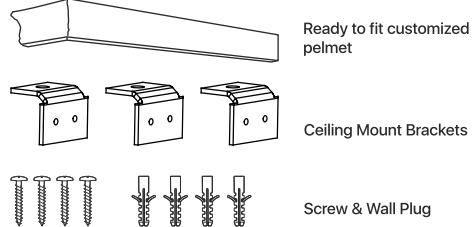

Included

Compatible Hardware

- Roman Blinds
- Roller Blinds
- Curtain Rod
- Track Systems
- Auto Track System

Brackets come with the selected above hardware and are not sold separately