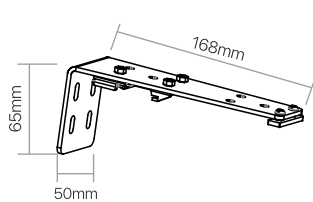

Charcoal | 25mm x60mm
Set of 3 | 0061022-K144
Max. Retail Price
₹ 299

USE AS PELMET

a Pelmet
b Automatic Track
c Double Bracket

Contents & Measurements

Single Bracket Set of 3

Double Bracket Set of 3

Ceiling Bracket Set of 3