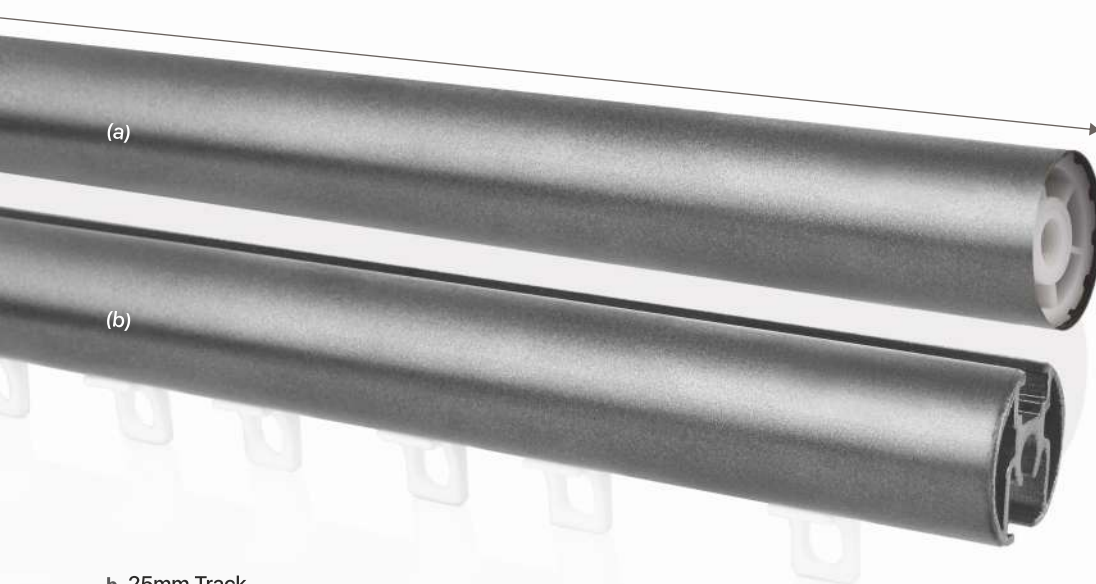

CHARCOAL

Available sizes in 25mm Pole

Ø 25mm

Ø 25mm

- a-1 6ft Length
0064294-K144
Max. Retail Price
₹ 499
- a-2 7ft Length
0064295-K144
Max. Retail Price
₹ 549
- a-3 8ft Length
0064296-K144
Max. Retail Price
₹ 599
- a-4 10ft Length
0062415-K144
Max. Retail Price
₹ 749