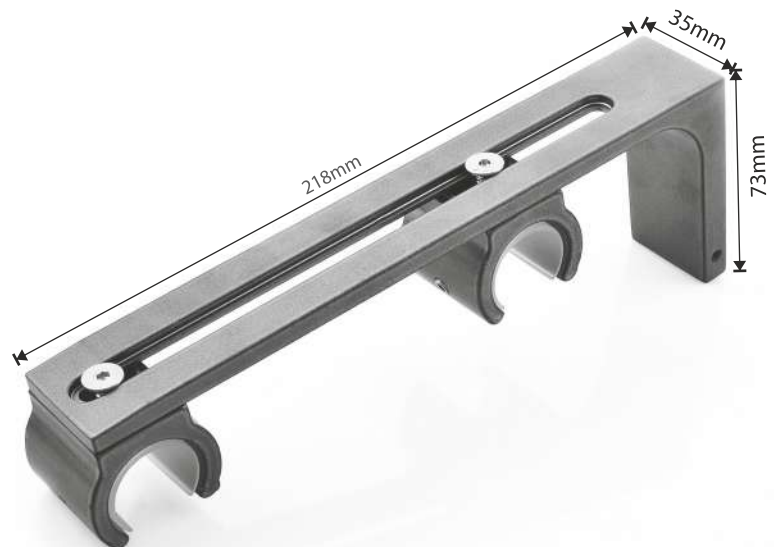

Double Bracket | Set of 4

0062408-K144
Max. Retail Price
₹ 899