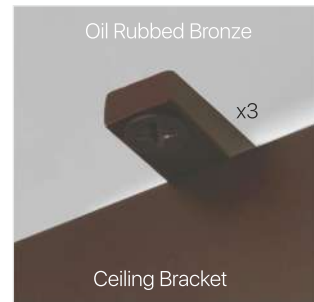

25mm x60mm
Set of 3 | 0061022-L125
Max. Retail Price
₹ 299

Champagne

	78X65X50 MM Set of 3 | 0061021-L152 Max. Retail Price ₹ 499
x3 Single Bracket	
	168 MMX62.5X50 MM Set of 3 | 0061023-L152 Max. Retail Price ₹ 699
x3 Double Bracket