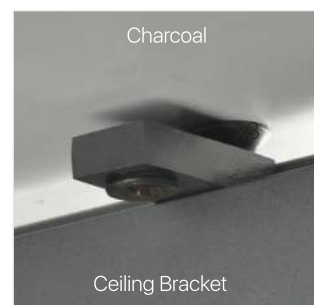

Charcoal | 25mm x60mm
Set of 3 | 0061022-K144
Max. Retail Price
₹ 299