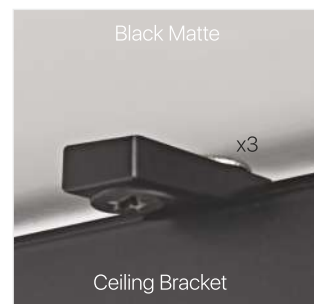

Black Matte | 25mm x60mm
Set of 3 | 0061022-K001
Max. Retail Price
₹ 299

Charcoal

	78X65X50 MM Set of 3 | 0061021-K144 Max. Retail Price ₹ 499
x3 Single Bracket	
	168 MMX62.5X50 MM Set of 3 | 0061023-K144 Max. Retail Price ₹ 699
x3 Double Bracket