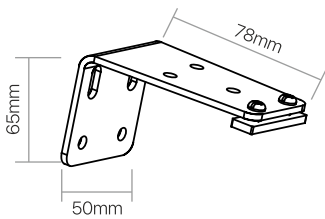

Charcoal | 25mm x60mm
Set of 3 | 0061022-K144
Max. Retail Price
₹ 299

USE AS PELMET

a Pelmet
b Automatic Track
c Double Bracket

Contents & Measurements

Single Bracket Set of 3

Double Bracket Set of 3

Ceiling Bracket Set of 3