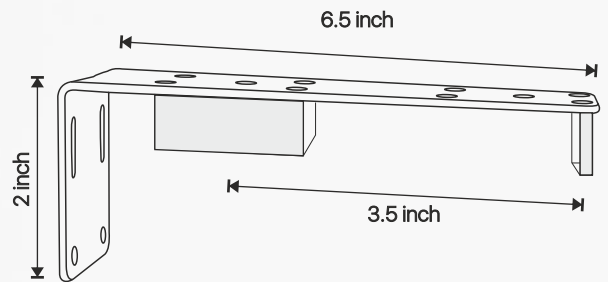

USE AS PELMET

a Pelmet
b Automatic Track
c Double Bracket

Contents & Measurements

Single Bracket Set of 3

Double Bracket Set of 3

Ceiling Bracket Set of 3

Curtain Track 10 Feet

Joiner

End Cap

End Caps 2 Pair + Joiner

- 0062544-K125 Brown Oil rubbed
- 0062544-K001 Black
- 0062544-K144 Charcoal
- 0062544-L152 Champagne
- 0062544-L156 Soft Gold

Max. Retail Price
₹ 99

Glider