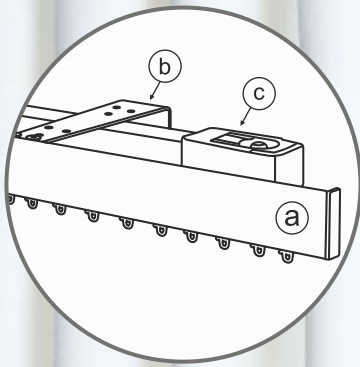

USE AS PELMET

a Pelmet
b Automatic Track
c Double Bracket