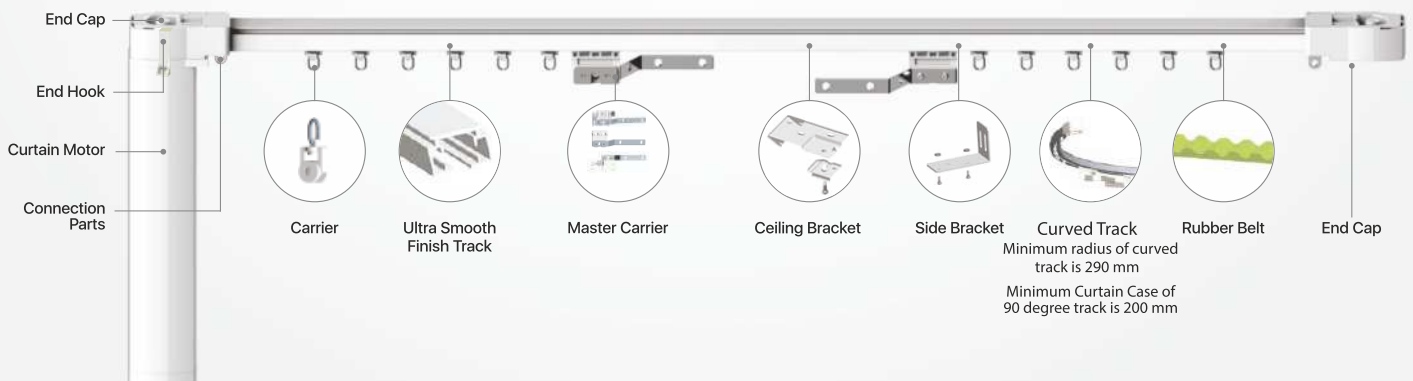

REMOTE

B BUTTON SWITCH
Item# 0062172-S002
Push Button Remote
Only Compatible with 3rd Party Automation Motor
Recommended for
Hotels & Projects
Max. Retail Price
₹ 999

Control your windows at the palm of your hand through Android, ios, alexa.

USB Automation Hub
8000459-M000
Max. Retail Price
₹ 9999

Group Controller
0062173-S002
Max. Retail Price
₹ 3099

- Max. 30 motors
- Max. 20 timers
- Max. 20 rooms
- Max. 20 scenes
- IOS Supported
- Android Supported
- Bi-Directional Control
- One Way Radio Control
- Wifi Connection

RIPPLE FOLD

Ripple Fold adds a nice pleat to the curtain, forcing the curtain to open and close without disturbing the pleat.

0062554-0000
Max. Retail Price
₹ 499 Mtr

WINDOW PELMETS

Features

5 Yr Warranty

Designer Range