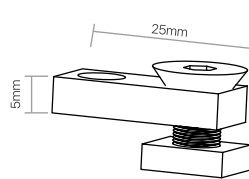

Charcoal | 25mm x60mm
Set of 3 | 0061022-K144
Max. Retail Price
₹ 299

USE AS PELMET

a Pelmet
b Automatic Track
c Double Bracket

Contents & Measurements

Single Bracket Set of 3

Double Bracket Set of 3

Ceiling Bracket Set of 3