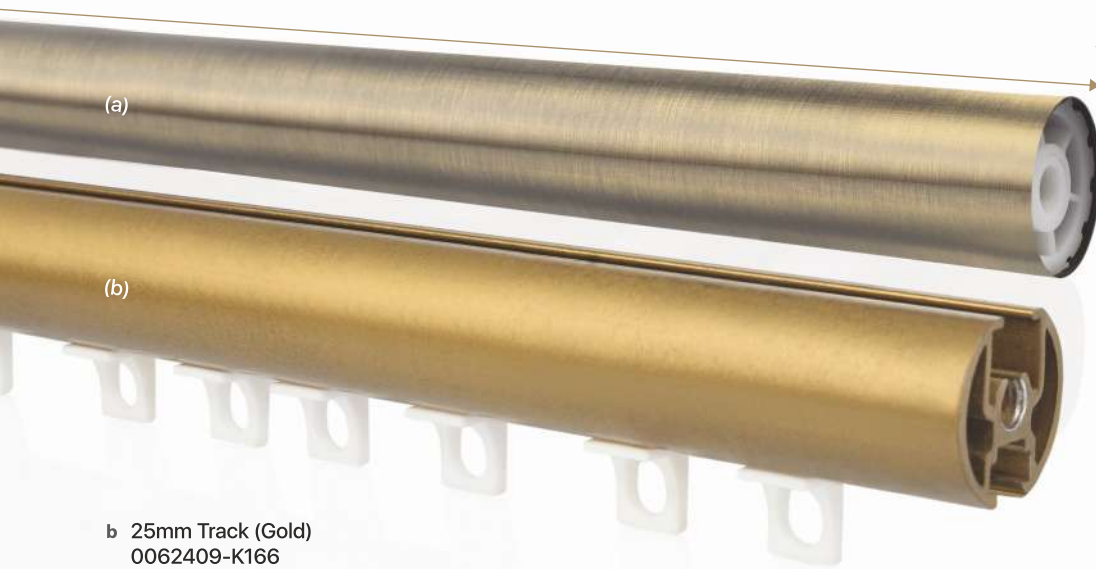

Round Swirl | Set of 2

0065504-K125
Max. Retail Price
₹ 999

End Cap Disc | Set of 2

0063986-K125
Max. Retail Price
₹ 799

ANTIQUE BRASS

Available sizes in 25mm Pole

- a-1 6ft Length
0064294-J040
Max. Retail Price ₹ 799
- a-2 7ft Length
0064295-J040
Max. Retail Price ₹ 999
- a-3 8ft Length
0064296-J040
Max. Retail Price ₹ 1099
- a-4 10ft Length
0062415-J040
Max. Retail Price ₹ 1299