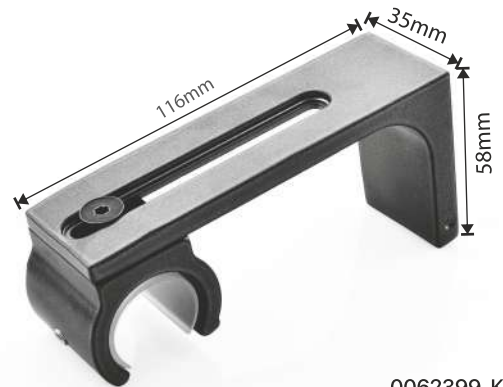

Rod Jointer
25mm OTH
006501-0000
Max. Retail Price
₹ 299

Rings

0060451-L144
Max. Retail Price
₹ 499

x14

Mounting

Ceiling Bracket | Set of 4

0062417-K144
Max. Retail Price
₹ 499

Ceiling Bracket
Pole
Set of 2
0065103-K144
Max. Retail Price
₹ 149

Single Bracket | Set of 4

0062399-K144
Max. Retail Price
₹ 599

Double Bracket | Set of 4

0062408-K144
Max. Retail Price
₹ 899

CHARCOAL | COMPATIBLE FINIALS

Grooved Round | Set of 2

0065502-K144
Max. Retail Price
₹ 1299