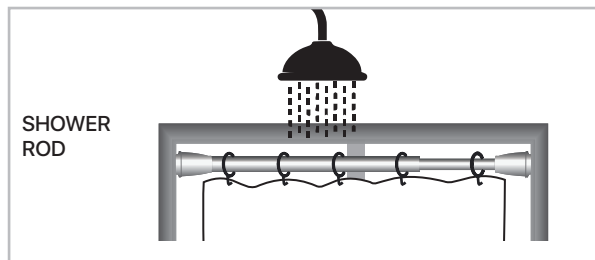

USAGE

Rust Free

No Tools Required

Stainless Steel Tubing

Twist & Lock Mechanism

5 Years Warranty