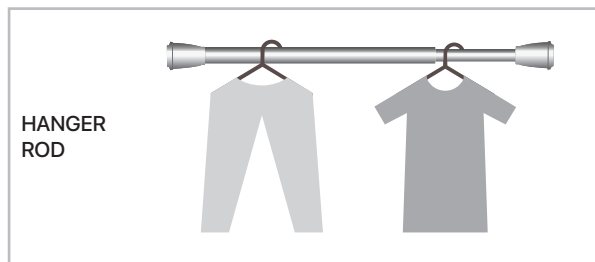

USAGE

Rust Free

No Tools Required

Stainless Steel Tubing

Twist & Lock Mechanism

5 Years Warranty