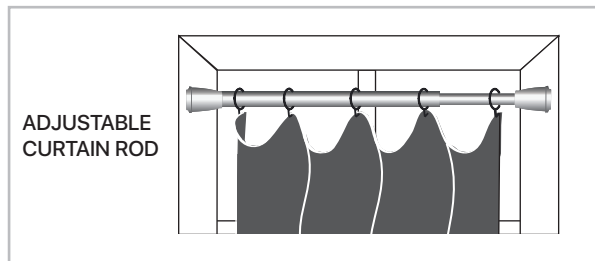

USAGE

Rust Free

No Tools Required

Stainless Steel Tubing

Twist & Lock Mechanism

5 Years Warranty