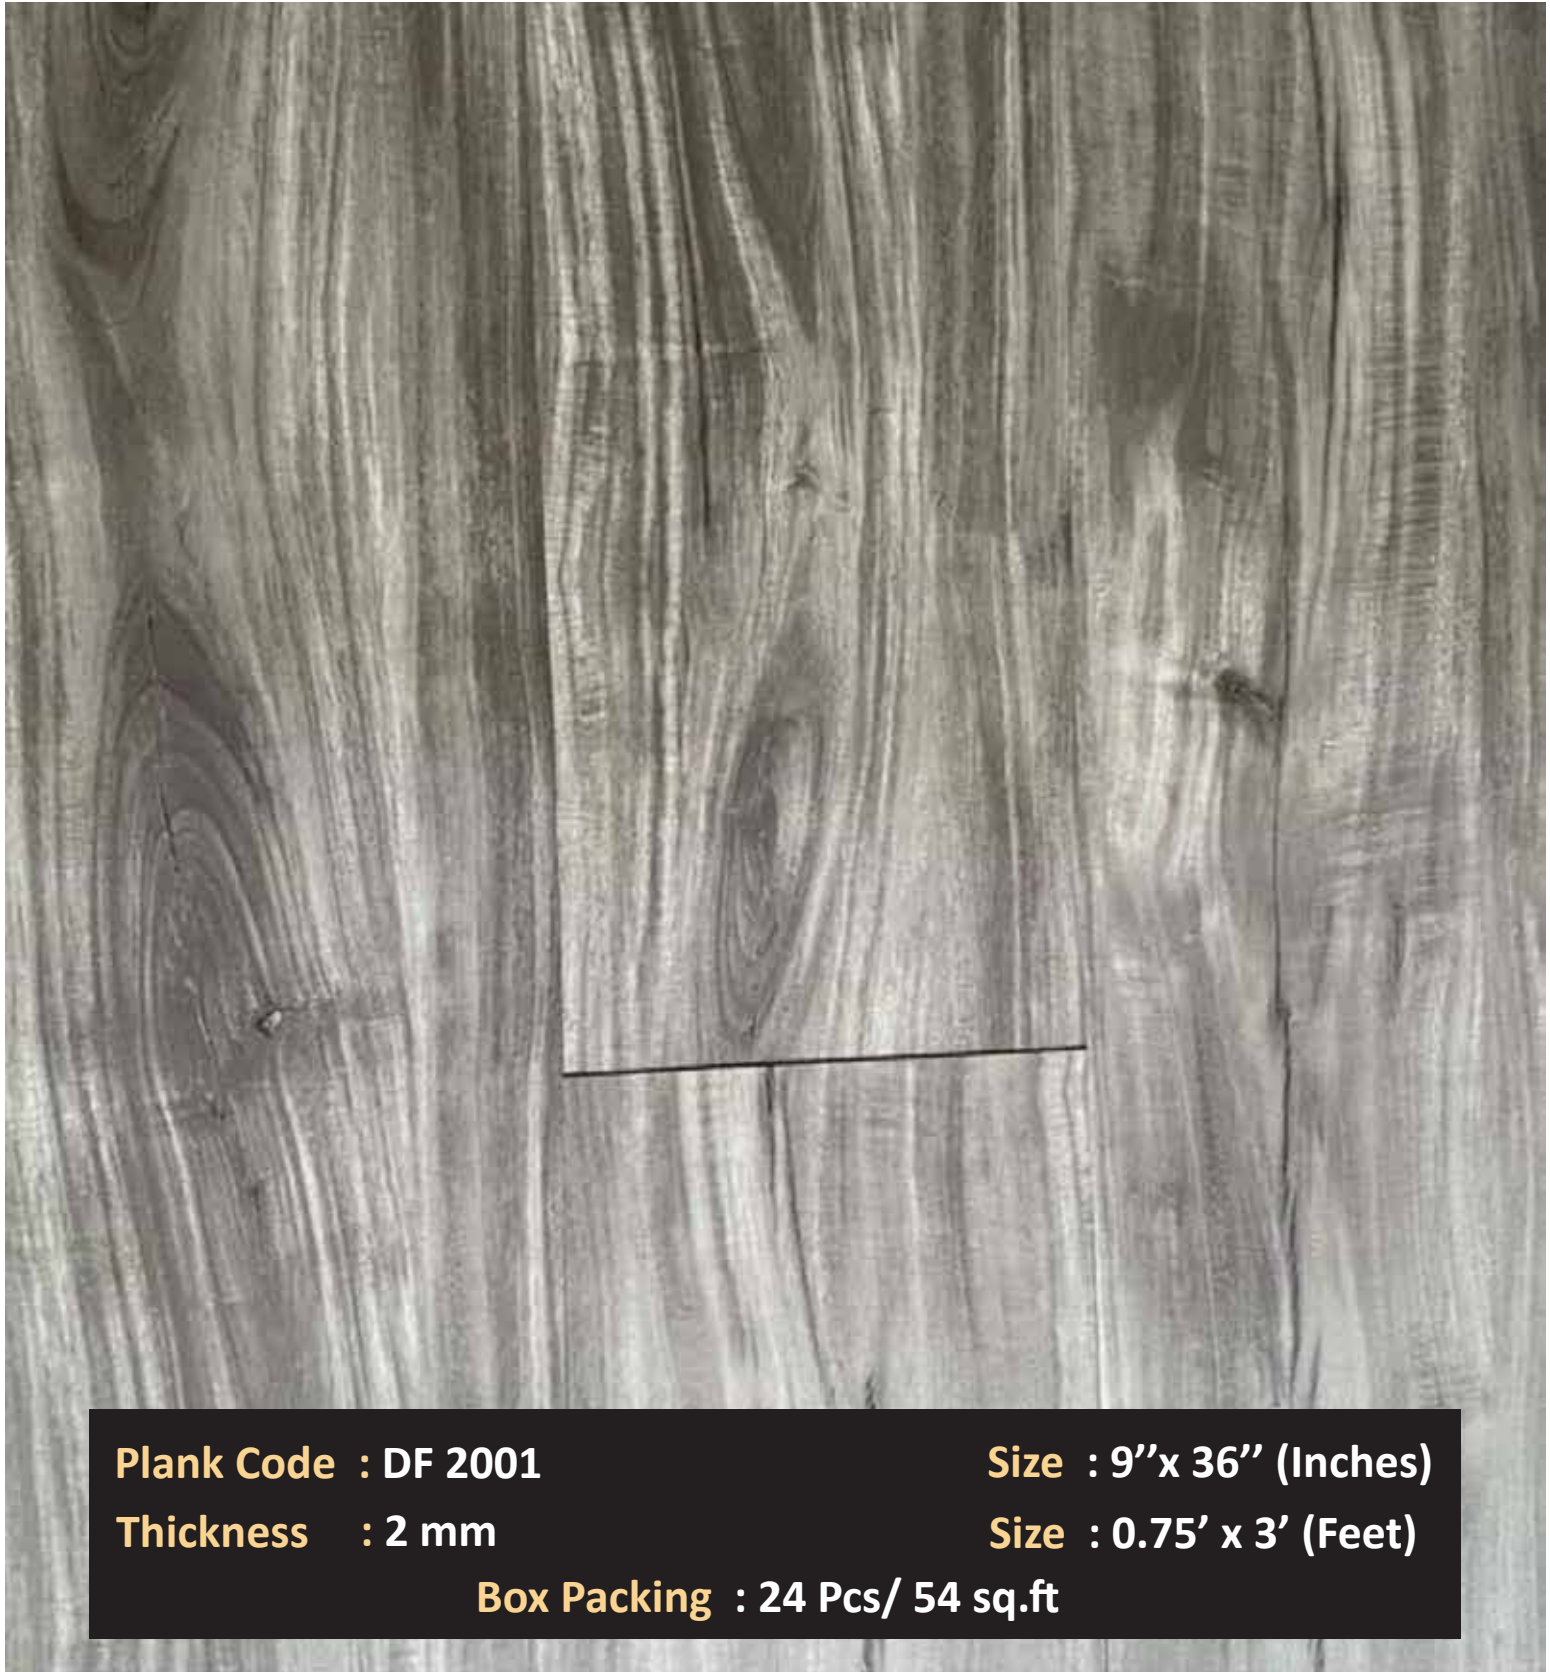

Size : 0.5' x 3' (Feet)

Box Packing : 36 Pcs/ 54 sq.ft

Plank Code : DF 1512 **Size** : 6''x 36'' (Inches)
Thickness : 1.5 mm **Size** : 0.5' x 3' (Feet)
Box Packing : 36 Pcs/ 54 sq.ft

Size Description

-  Thickness = 2.0mm
-  Size of Plank = 9" * 36"
-  Size of box box = 54sqft
-  Wear layer = 0.15mm