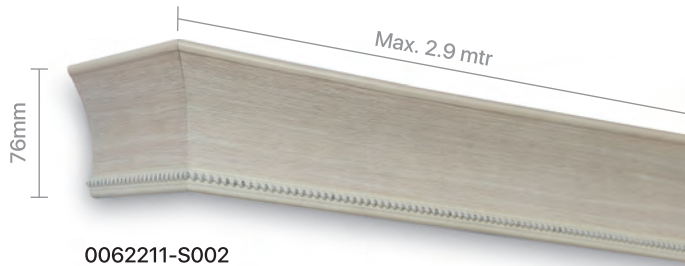

Single Hardware

This has a depth of 116.5mm and is recommended for single hardware. Max width possible 2.6 mtr

Double Hardware

This has a depth of 218mm and is recommended for upto 2 hardware. Max width possible 2.4 mtr

Single Bracket | Set of 4

0062402-K165
 Max Retail Price
 ₹ 699

Double Bracket | Set of 4

0062403-K165
 Max Retail Price
 ₹ 999

0062220-S100
Straight Brush Gold
 For window upto 2.4/2.9 mtr
 Max. Retail Price
 ₹ 4299.00 per Pelmet up to 2.9 Mtr

0062211-S002
Stud Cedar White
 For window upto 2.4/2.9 mtr
 Max. Retail Price
 ₹ 3699.00 per Pelmet up to 2.9 Mtr

0062212-S100
Yellow Gold
 For window upto 2.4/2.9 mtr
 Max. Retail Price
 ₹ 2899.00 per Pelmet up to 2.9 Mtr