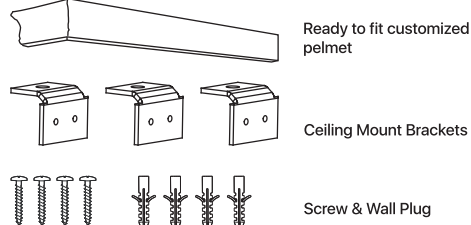

0062216-S096
Gun Metal
 For Window Width upto 2.4/2.6 Mtr
 Maximum Retail Price
 ₹ 3799 Per Pelmet upto 2.9 Mtr

Included

Compatible Hardware

- Roman Blinds
- Roller Blinds
- Curtain Rod
- Track Systems
- Auto Track System