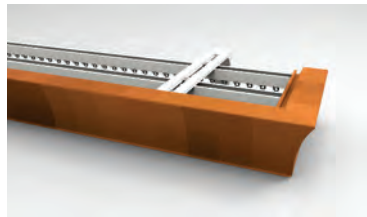

0062215-S095
Creased Foil Green
 For window upto 2.4/2.9 mtr
 Max. Retail Price
 ₹ 4699.00 per Pelmet up to 2.9 Mtr

Pelmet Depth

Pelmet Depth are based on hardware requirements and come in 2 options which should be specified at time of purchase.

Single Hardware

This has a depth of 116.5mm and is recommended for single hardware. Max width possible 2.6 mtr

Double Hardware

This has a depth of 218mm and is recommended for upto 2 hardware. Max width possible 2.4 mtr

Single Bracket | Set of 4

0062402-K165
 Max Retail Price
 ₹ 699

Double Bracket | Set of 4

0062403-K165
 Max Retail Price
 ₹ 999

0062220-S100
Straight Brush Gold
 For window upto 2.4/2.9 mtr
 Max. Retail Price
 ₹ 4299.00 per Pelmet up to 2.9 Mtr