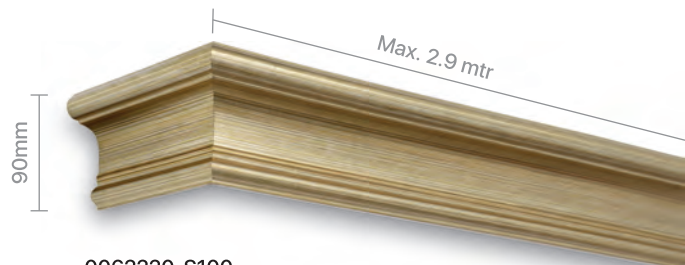

Single Hardware

This has a depth of 116.5mm and is recommended for single hardware. Max width possible 2.6 mtr

Double Hardware

This has a depth of 218mm and is recommended for upto 2 hardware. Max width possible 2.4 mtr

Single Bracket | Set of 4

0062402-K165
 Max Retail Price
 ₹ 699

Double Bracket | Set of 4

0062403-K165
 Max Retail Price
 ₹ 999

0062220-S100
Straight Brush Gold
 For window upto 2.4/2.9 mtr
 Max. Retail Price
 ₹ 4299.00 per Pelmet up to 2.9 Mtr

0062211-S002
Stud Cedar White
 For window upto 2.4/2.9 mtr
 Max. Retail Price
 ₹ 3699.00 per Pelmet up to 2.9 Mtr

0062212-S100
Yellow Gold
 For window upto 2.4/2.9 mtr
 Max. Retail Price
 ₹ 2899.00 per Pelmet up to 2.9 Mtr